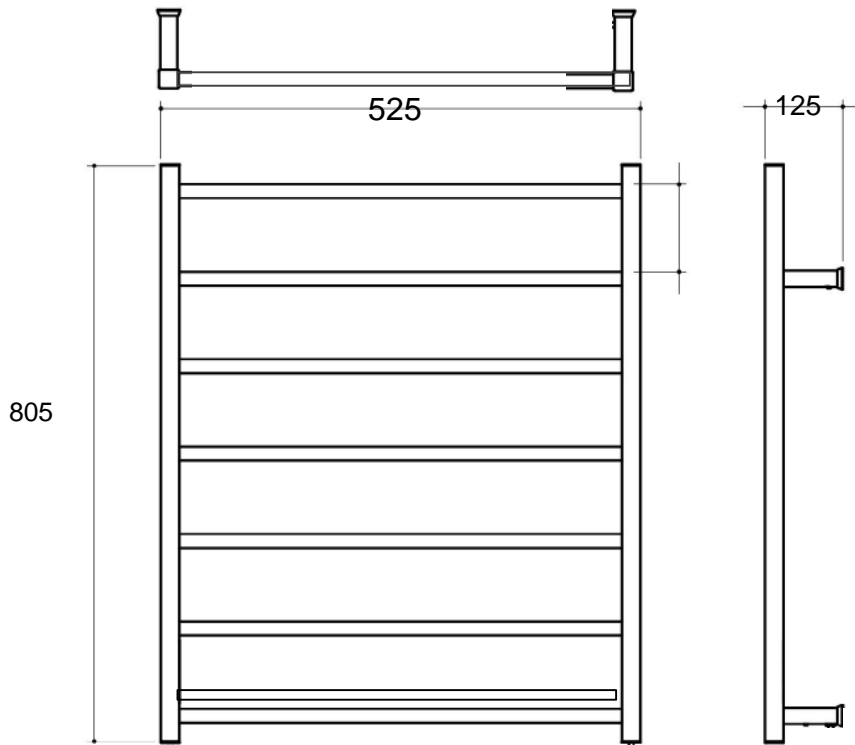

### Instant Universal Fitting Square 7 Bar rail with Light and ECO Switch.

Square 7 Bar Fully Welded Bright Polished Stainless Steel Heated Ladder Towel Rail

#### Heater Dimensions

<b>Width:</b>	525mm
<b>Height:</b>	805mm
<b>Depth:</b>	125mm
<b>Weight:</b>	2.4 kg

Copyright © 2018 Serene Industries Limited