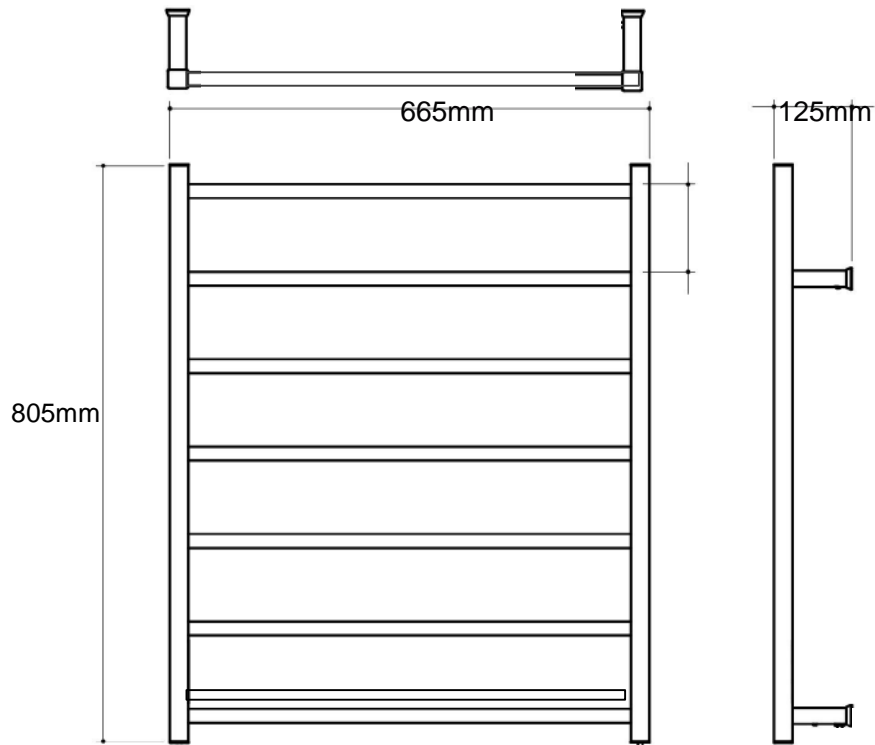

### Instant Universal Fitting Square 7 Bar rail with Light and ECO Switch.

Wine square 7 Bar Fully Welded Bright Polished Stainless Steel Heated Ladder Towel Rail

#### Heater Dimensions

<b>Width:</b>	665mm
<b>Height:</b>	805mm
<b>Depth:</b>	125mm
<b>Weight:</b>	2.5 kg

Copyright © 2018 Serene Industries Limited