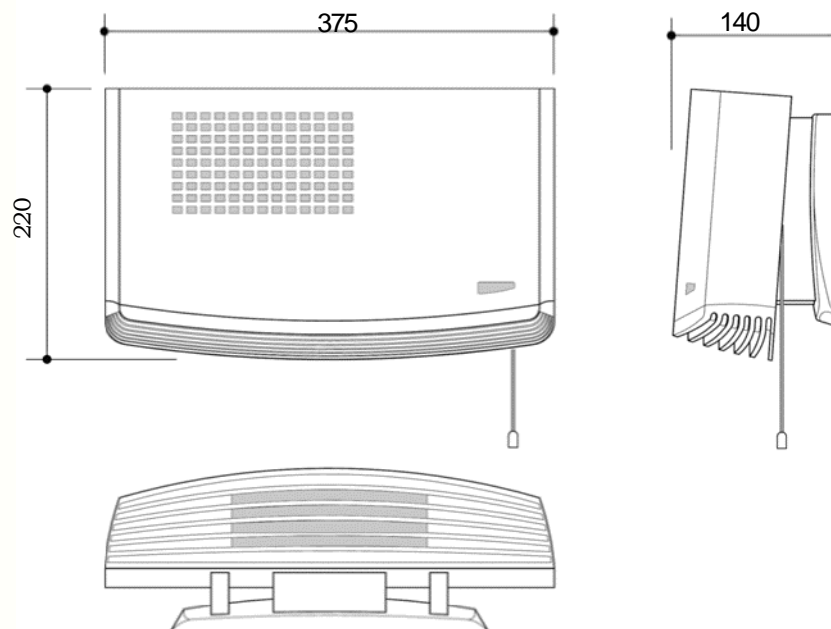

Specifications S207T 'LaMinuteur'

Serene Wall Mounted Fan Heater

Heater Dimensions

Width:	375mm
Height:	220mm
Depth:	140mm
Weight:	2.35 kg

Electrical Specifications

Supply:	220-240 Volts a.c. 50/60 Hz
Wattage:	2000 Watts
Wiring:	900mm supply cord. Double insulated.

Ingress Protection Rating: IPX20

Controls

- Pull-cord ON-OFF switch

Operation

- **OFF** | No operation
- **ON** | 2000 Watts

2000 Watts steps down to 1000 Watts with thermostat control.

Features

- Automatic step-down thermostat
- 30 Minute Runback Timer (Optional)
- 2 built-in safety cutouts
- Blue LED power indicator
- Pull-cord ON-OFF switch or directly wired